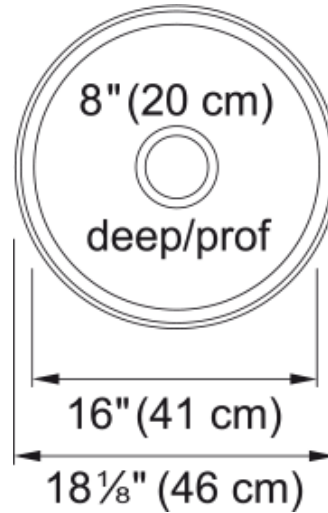

# Steel Queen Drop In Sink - QSR18-8N | 113.0620.198

### Product Dimensions

Exterior size: right to left	18.11
Exterior size: front to back	18.11
Large bowl size: right to left	16.142
Large bowl size: front to back	16.142
Large bowl: depth	7.874

### Product specifications

Drain hole	3 1/2"
Position of drainer	No drainer